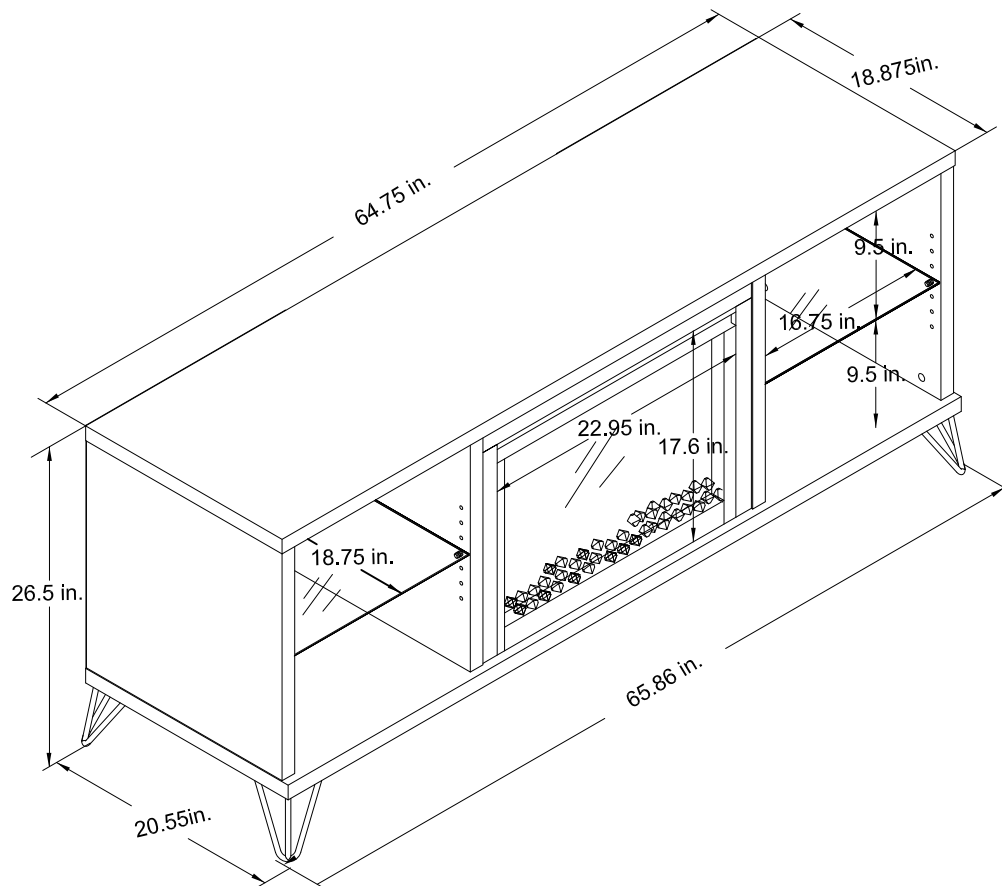

# Fireplace TV Stand

Model Number:5929222COM

Finish: Walnut

## OVERALL PRODUCT SIZE(in inches)

Fireplace TV Stand:64.75"(W)\*18.875"(D)\*26.5"(H)

## MAXIMUM WEIGHT CAPACITIES